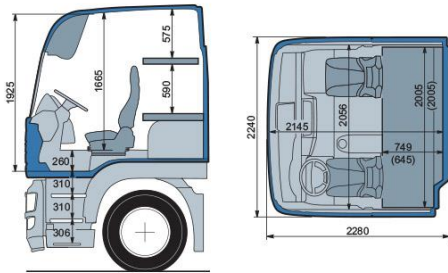

MAN Rental Flexible Rigids

TGS 26.360 6x2 LX Cab

TGS 26.360 6x2 LX Cab