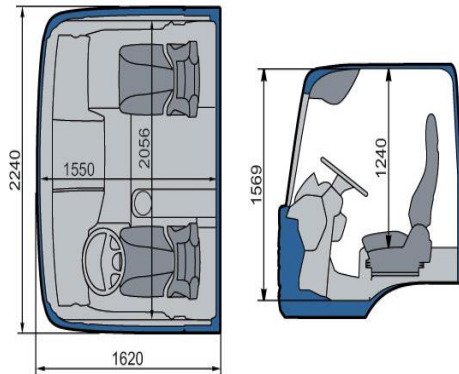

MAN Rental Flexible Rigids

TGL 7.180 4x2 C Cab

TGL 7.180 4x2 C Cab